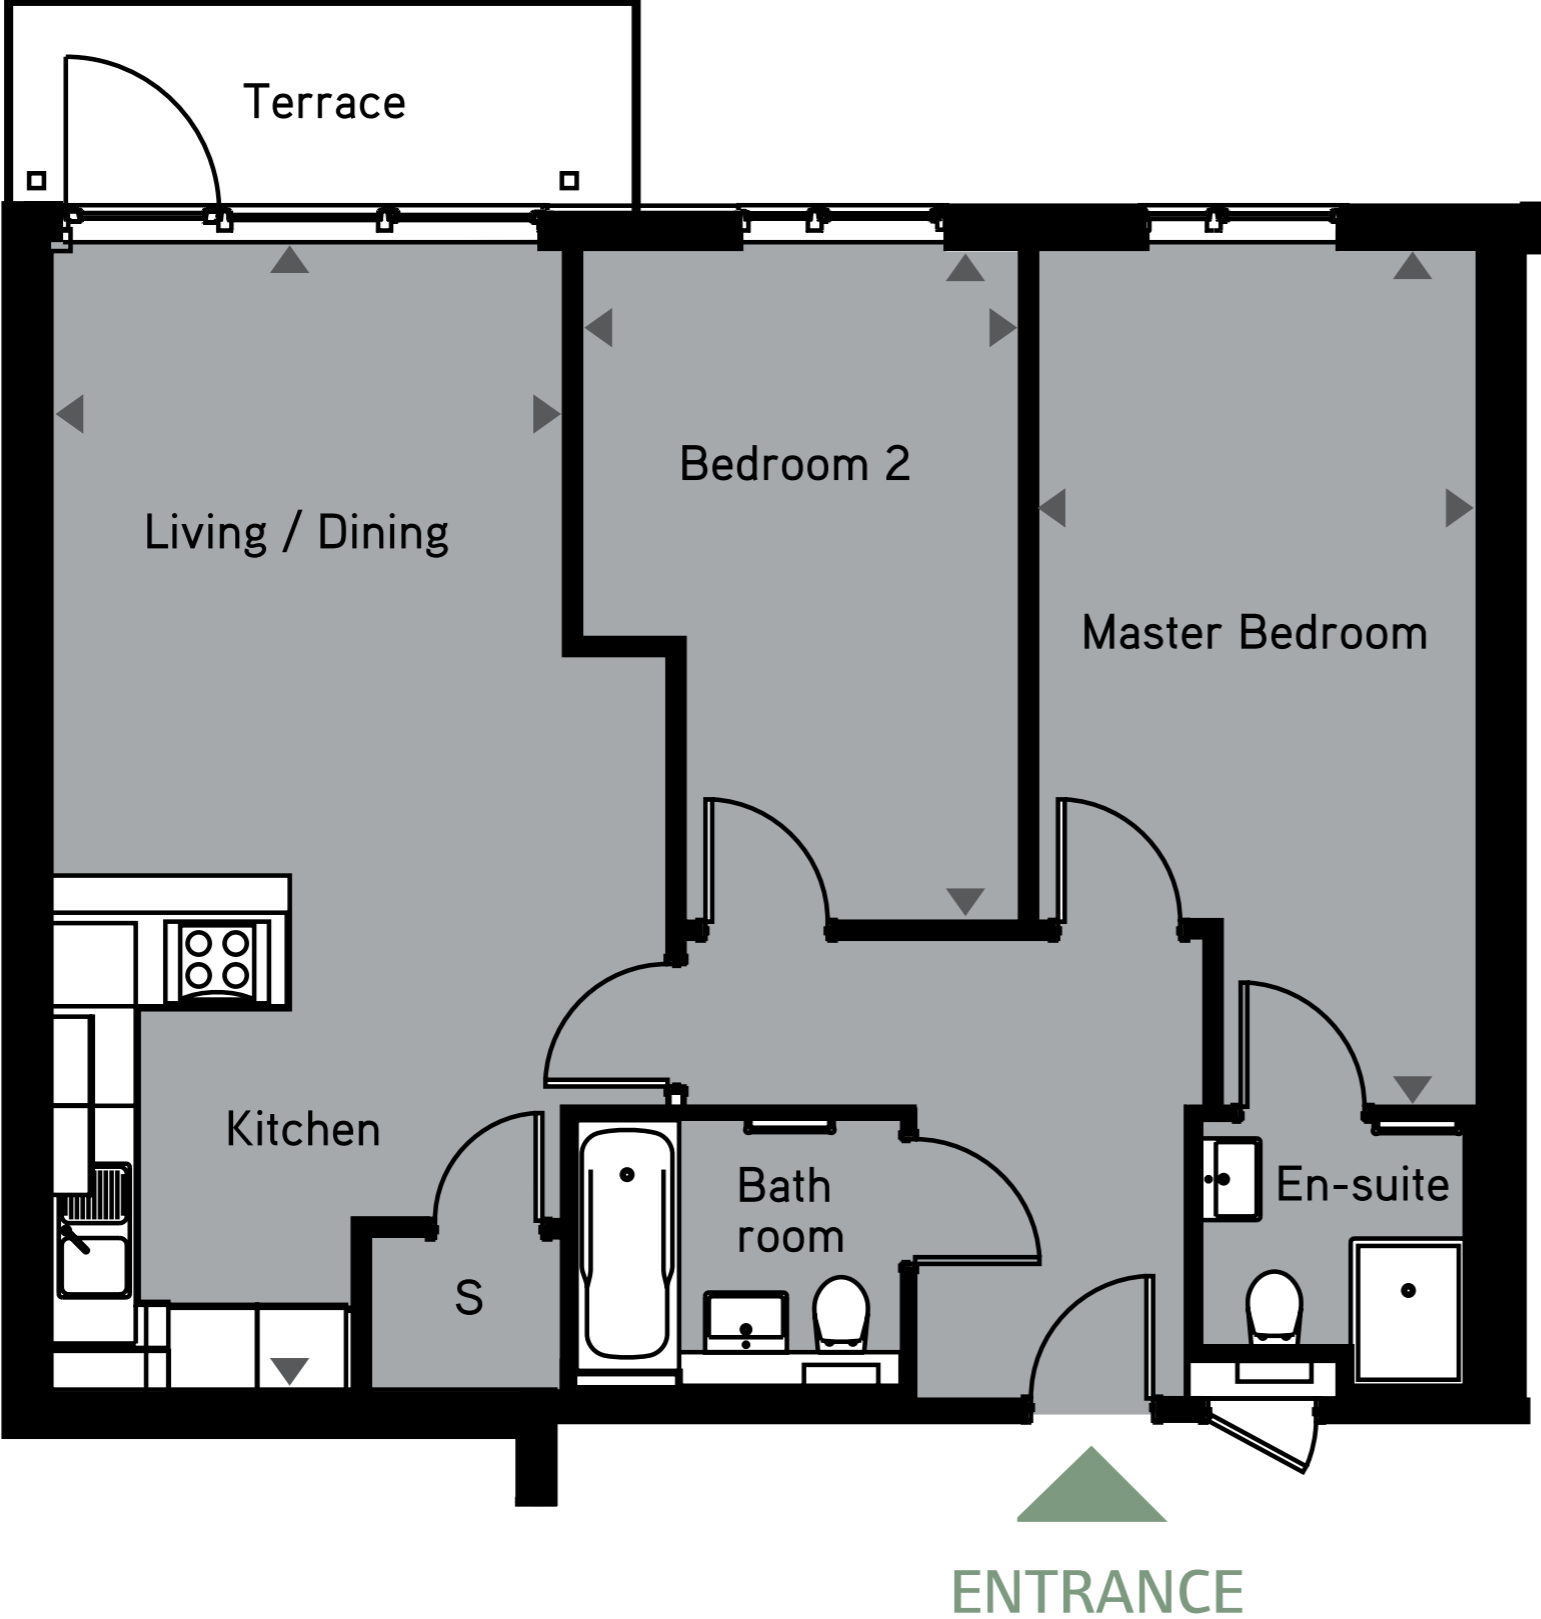

Apartments 1 & 12 – Wallis Court

| | | |
|-----------------------|--------------------|--------------------|
| Total Area | 75.8m ² | 816ft ² |
| Living/Dining/Kitchen | 7800mm x 3500mm | 25'7" x 11'6" |
| Master Bedroom | 5800mm x 2950mm | 19' x 9'8" |
| Bedroom 2 | 4550 x 2950mm | 14'11" x 9'8" |

◀ ▶ Depicts measurement points
 S Store